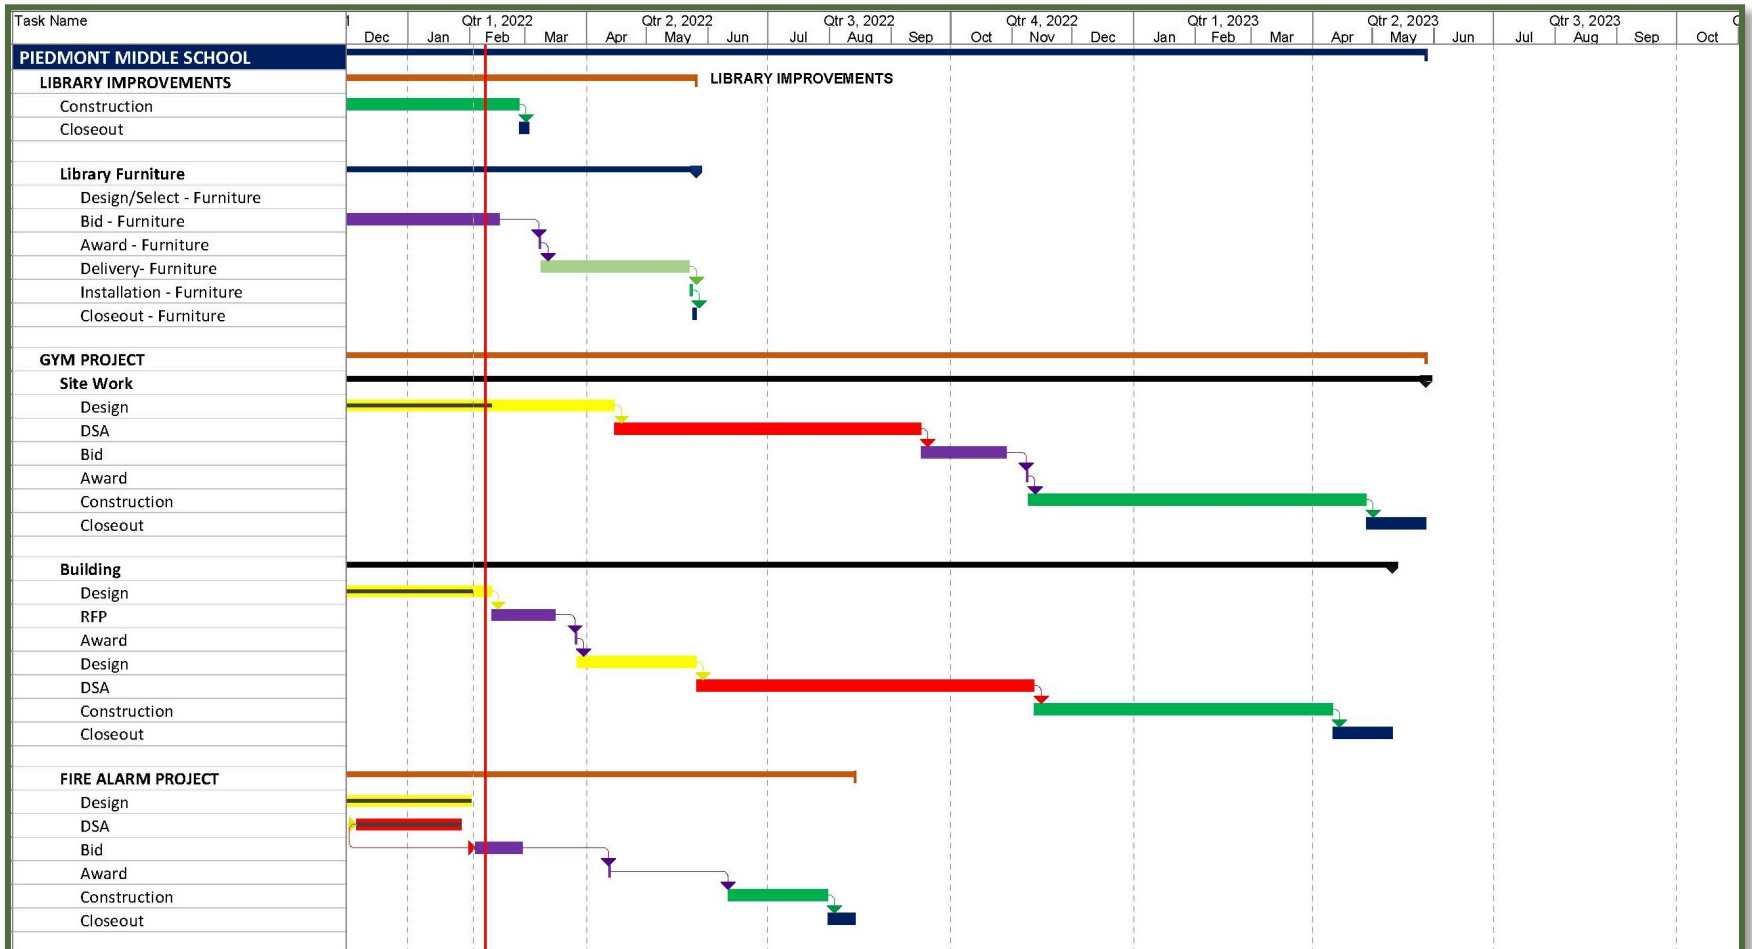

Measure U – Program Schedule