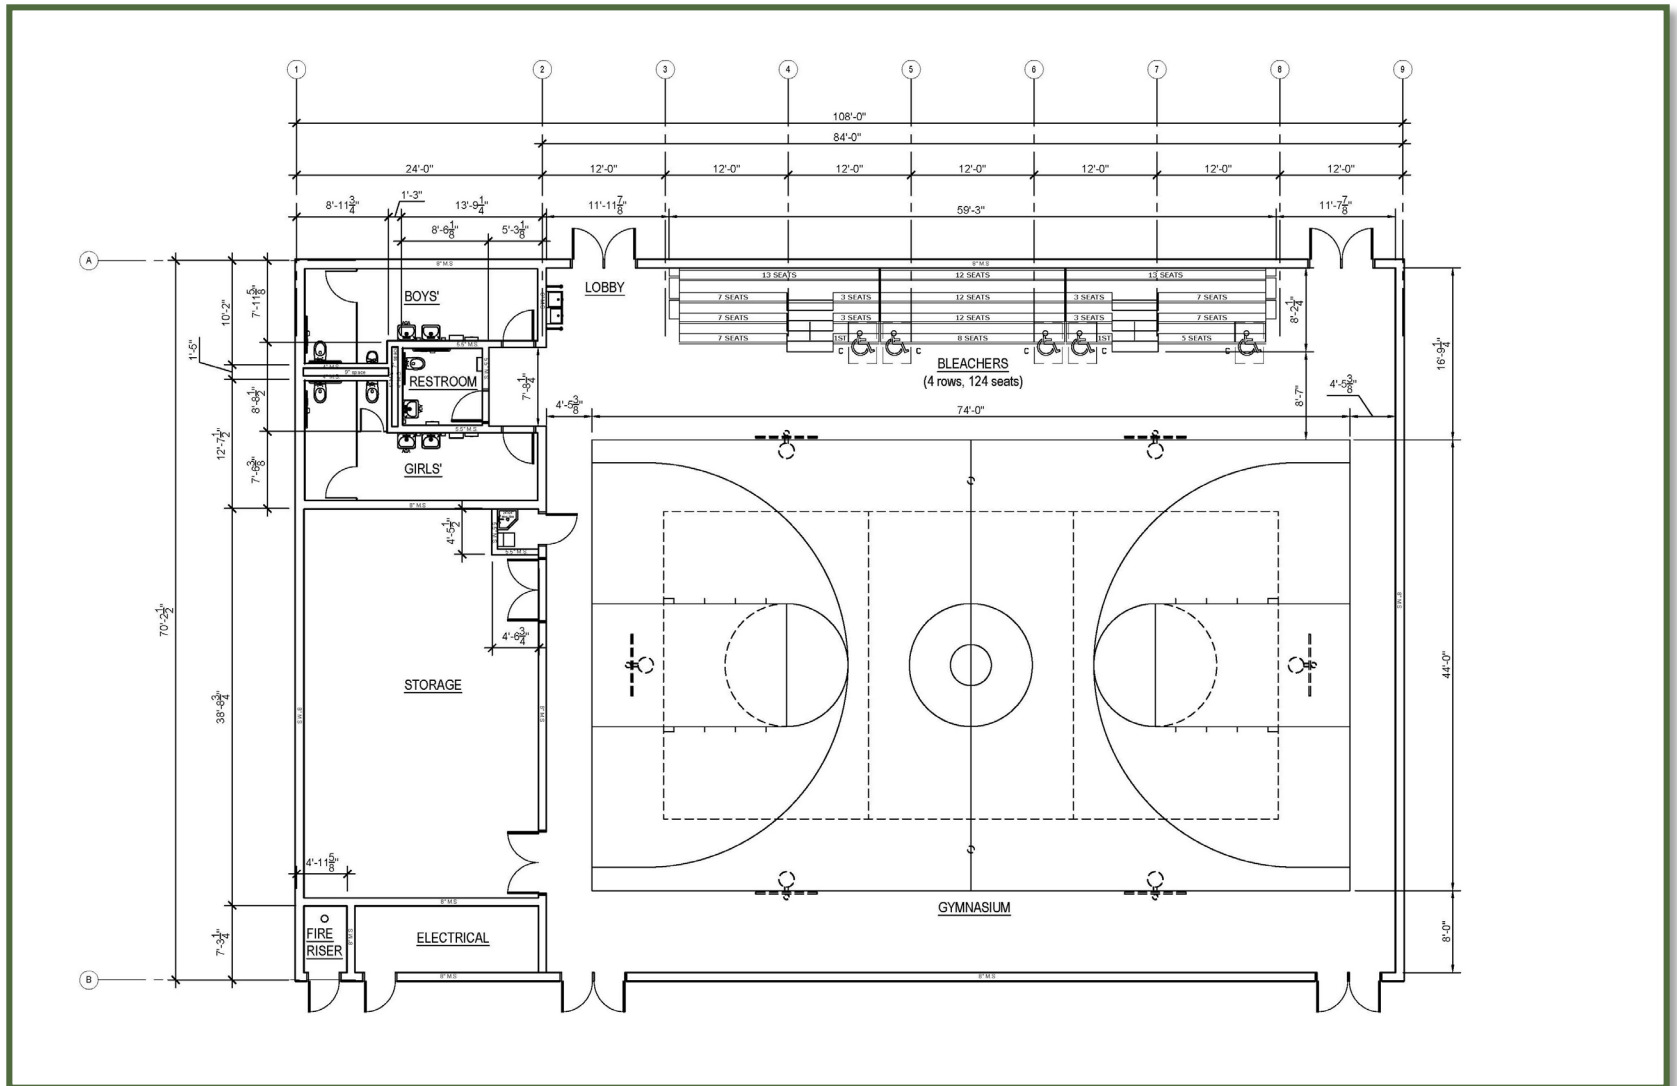

Morrill Small Amphitheater – Section

Measure U – Project Updates

Piedmont Gym – Draft Floorplan