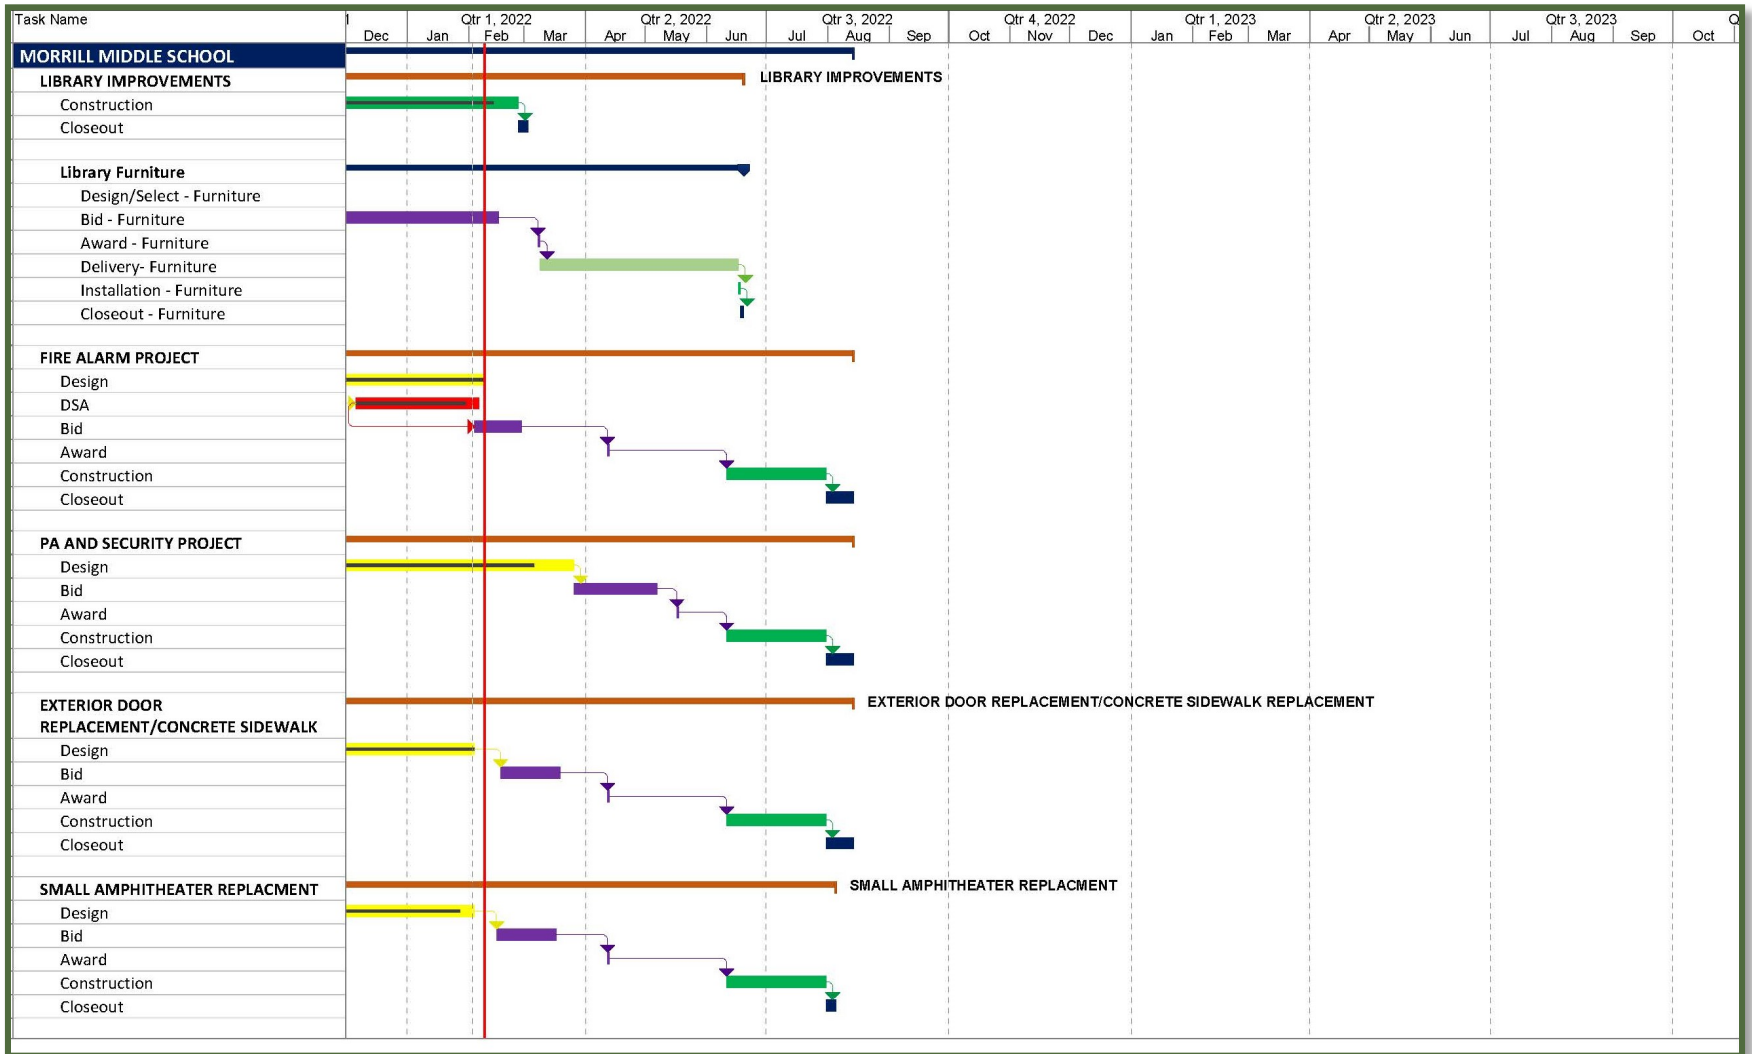

# Measure U – Program Schedule