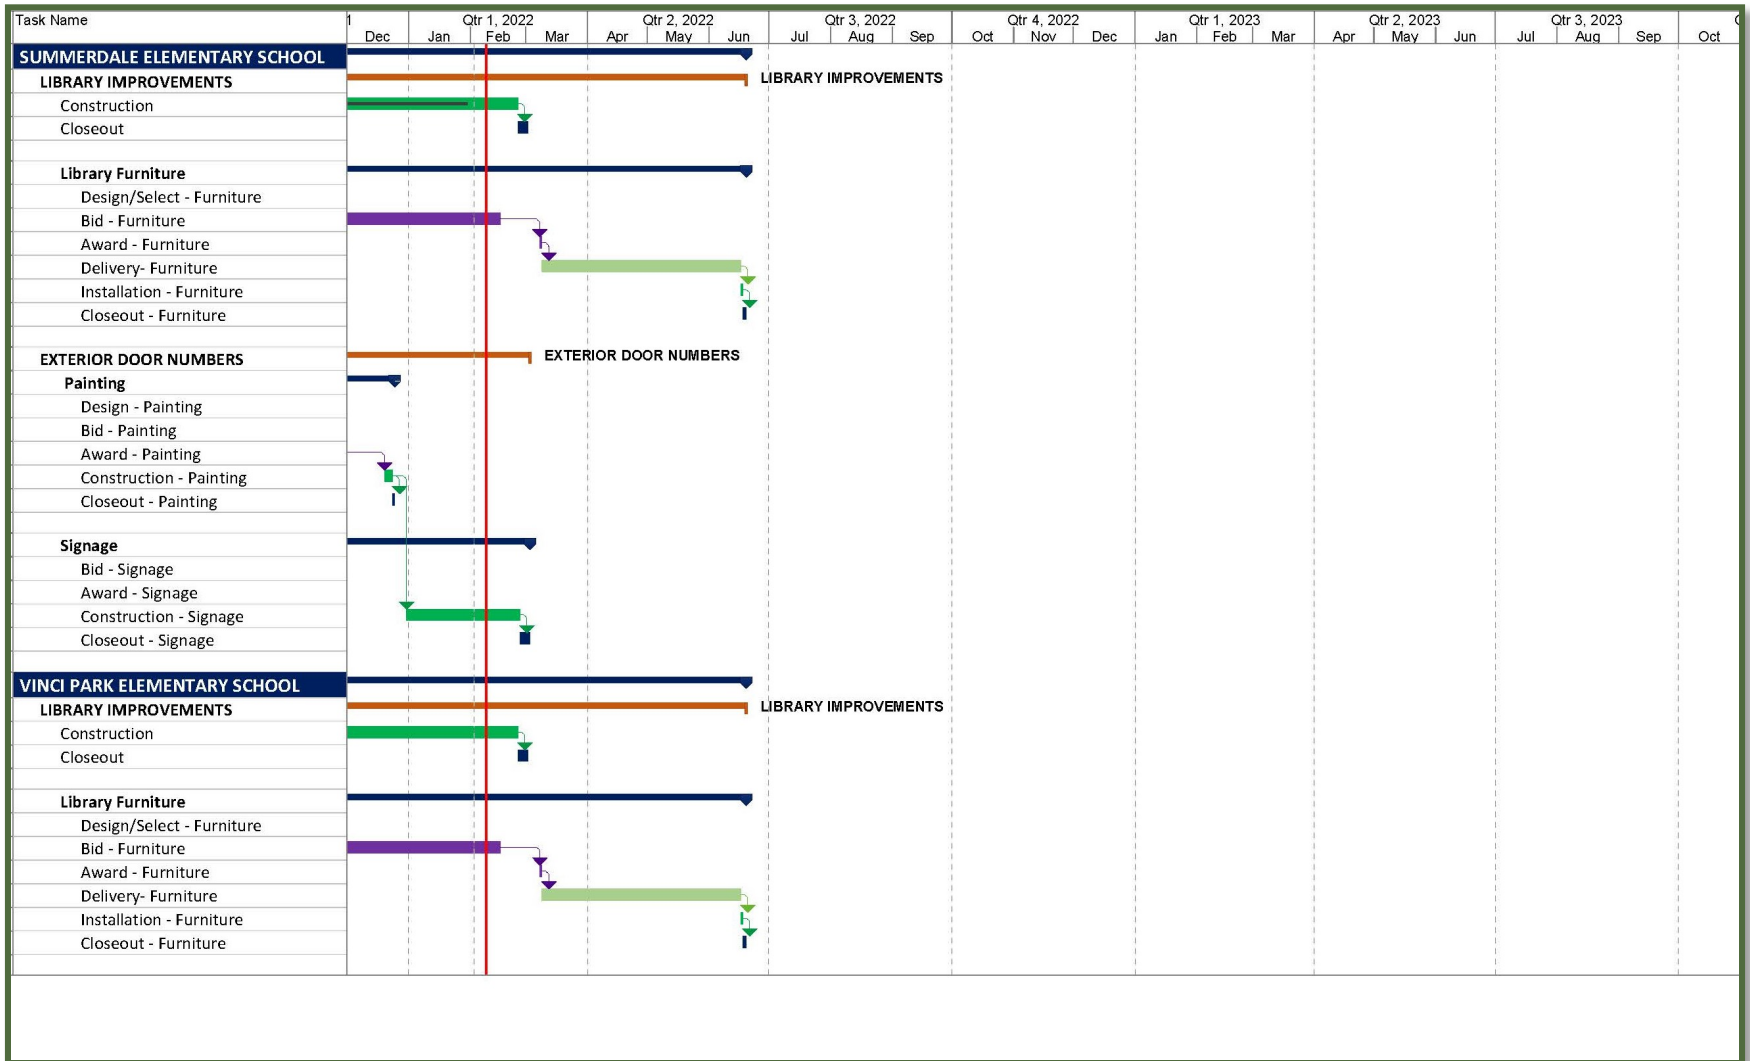

Measure U – Program Schedule