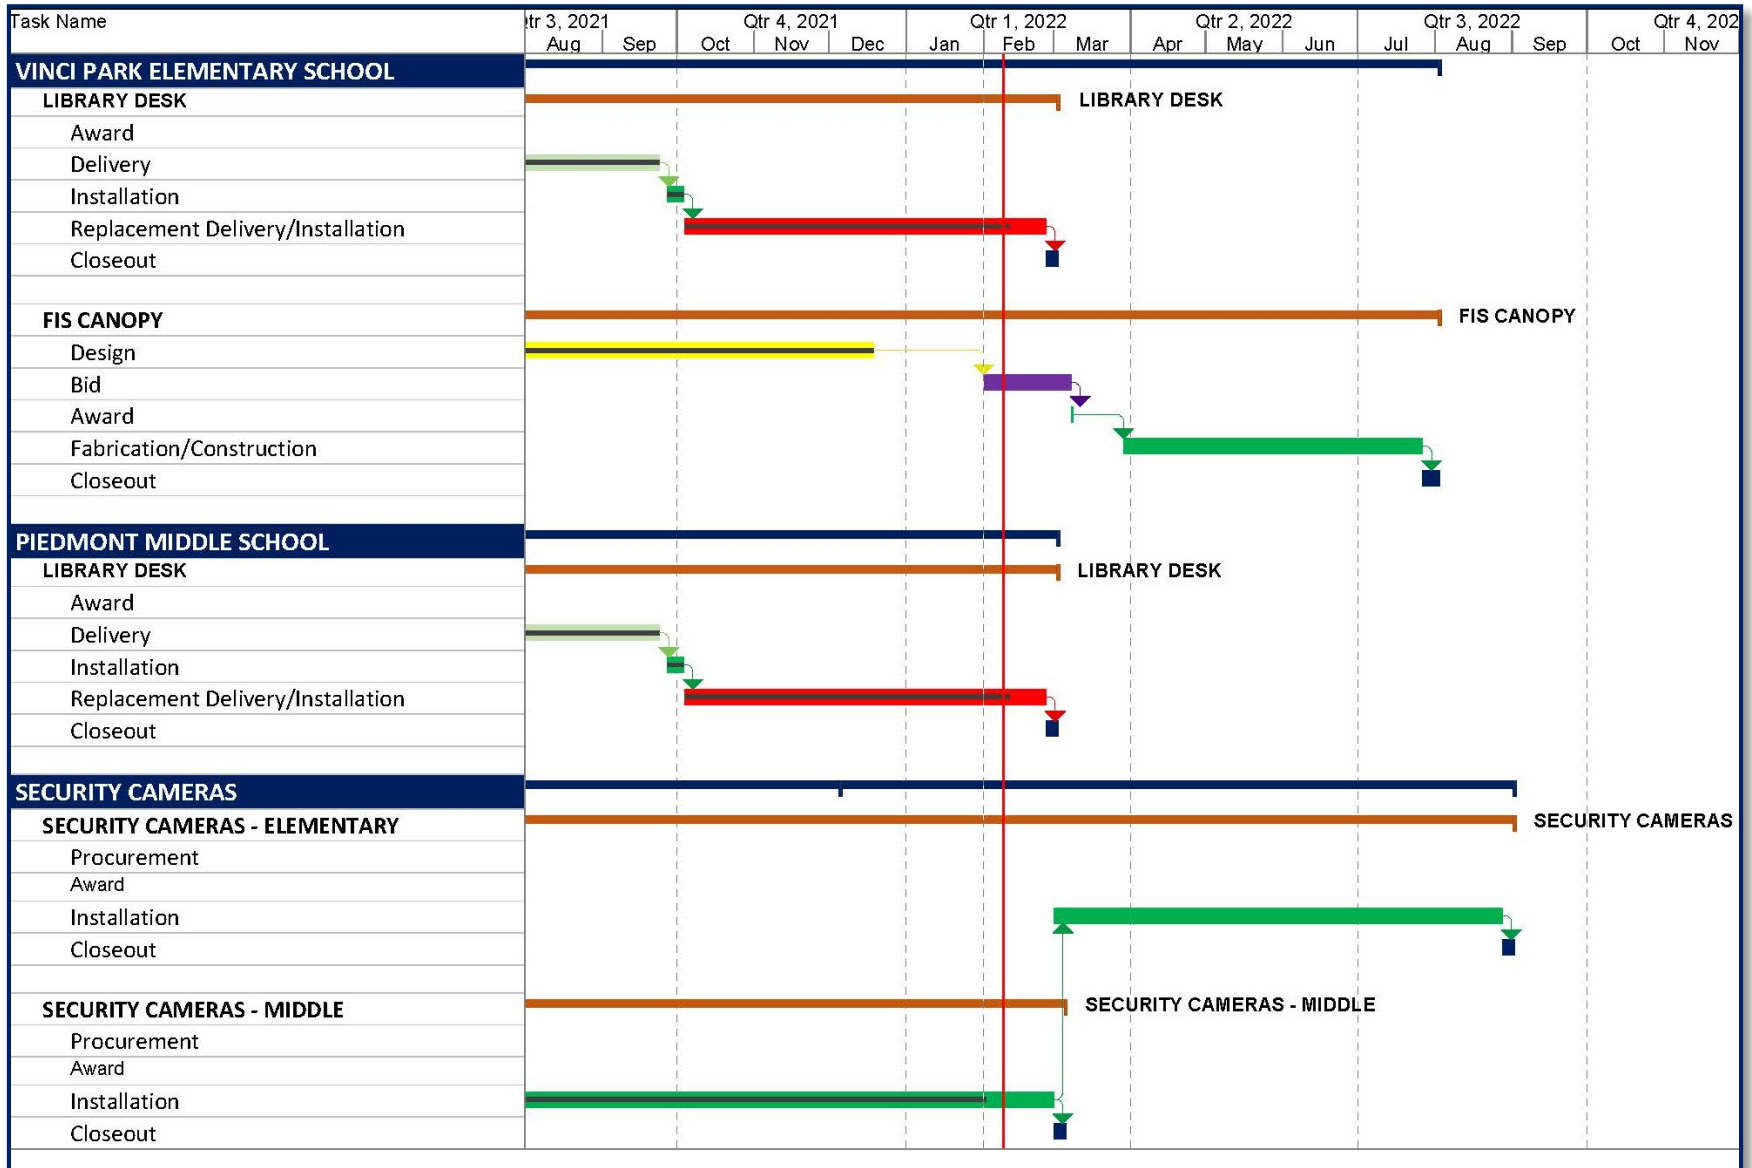

Measure L – Program Schedule