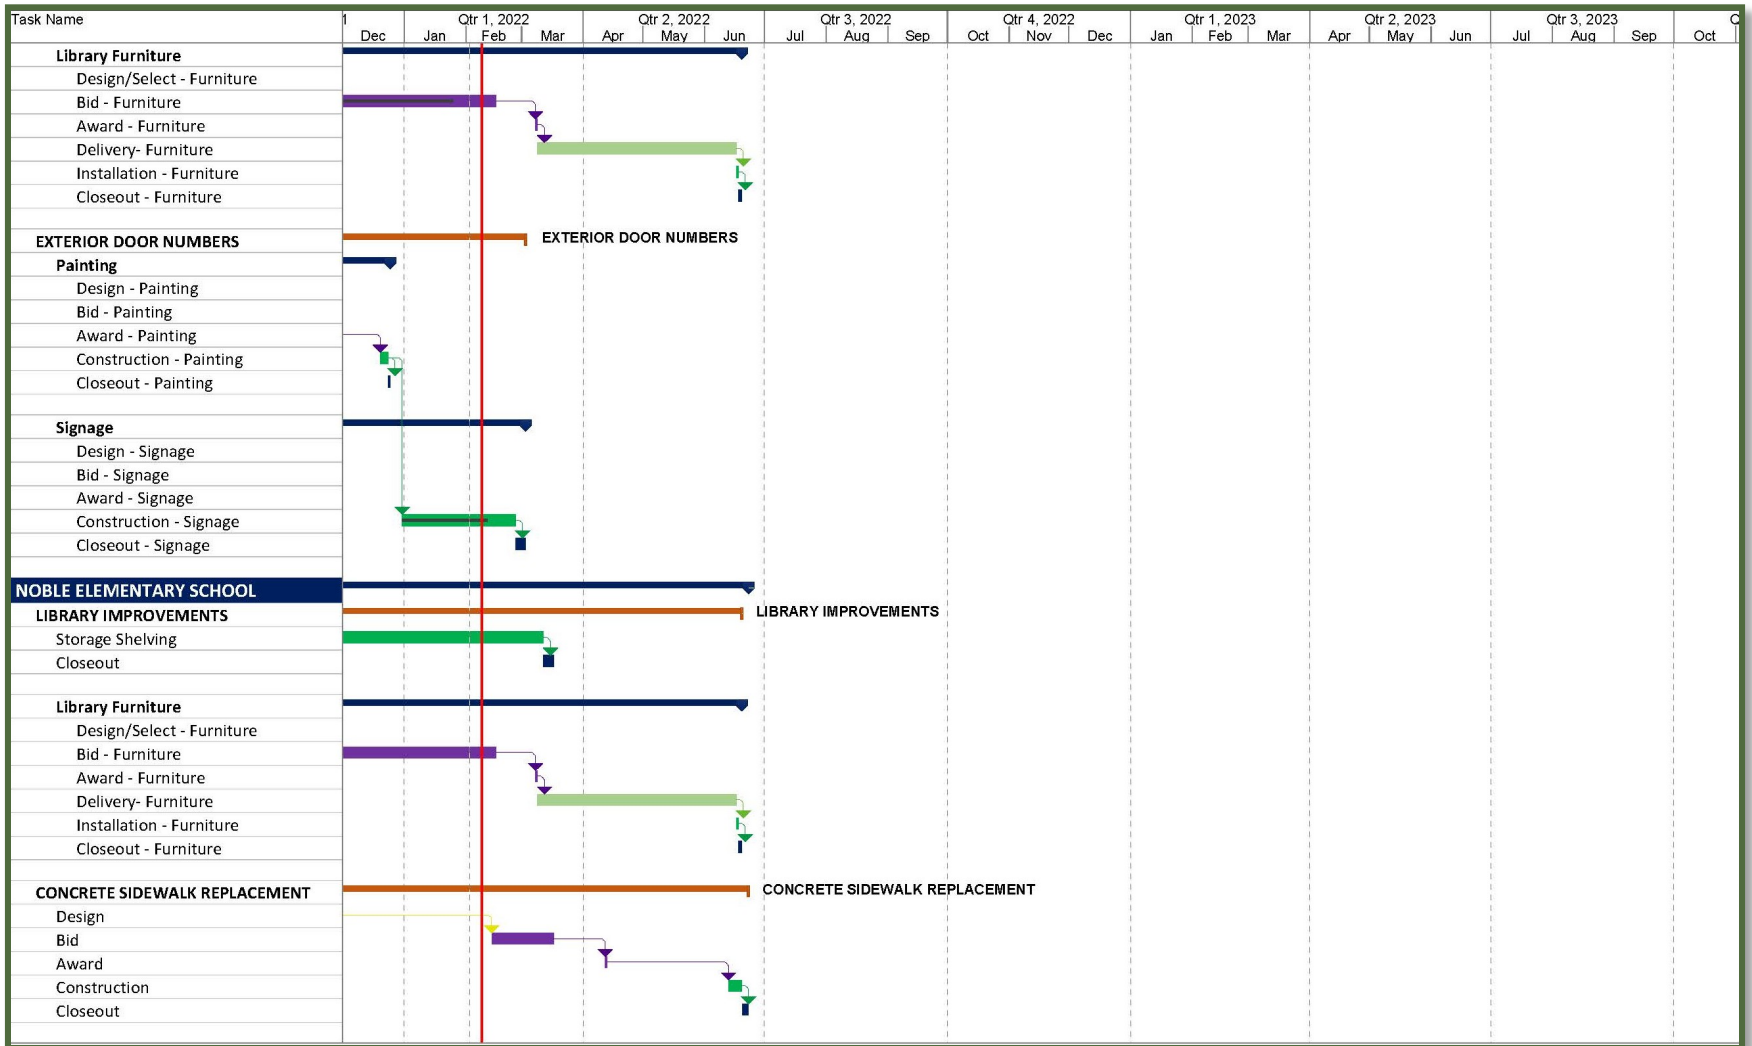

Measure U – Program Schedule