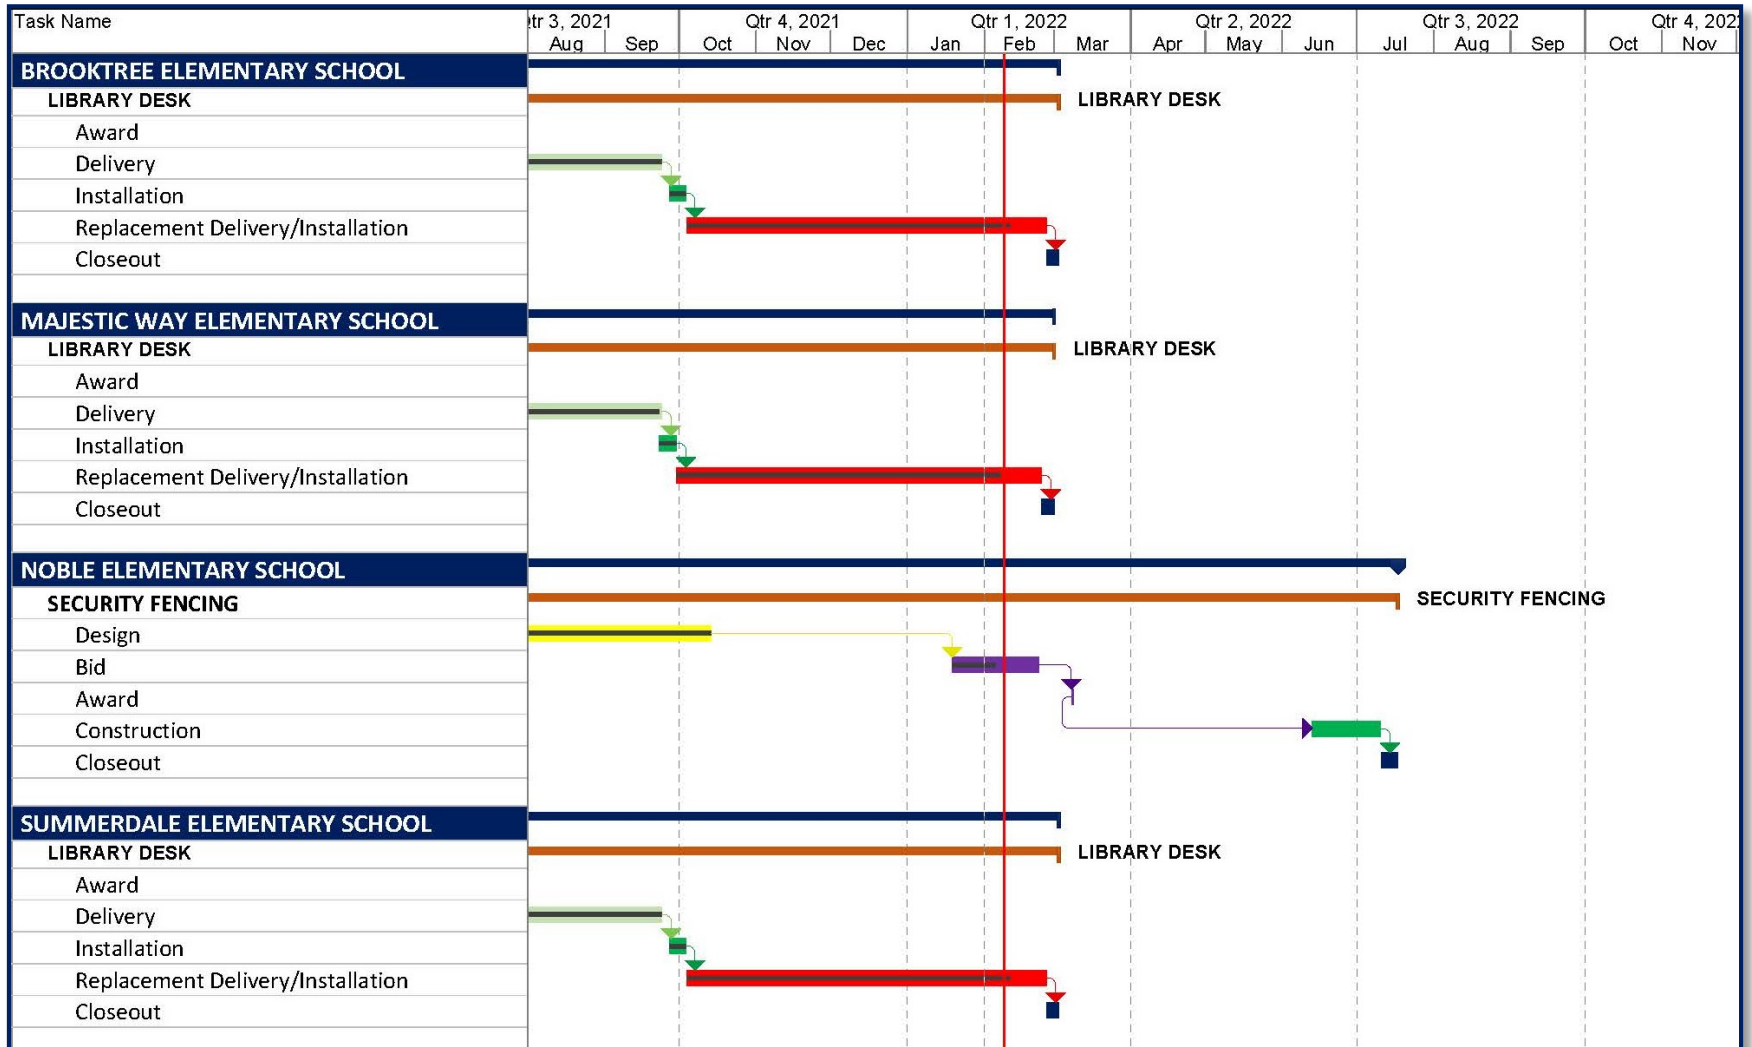

Measure L – Program Schedule