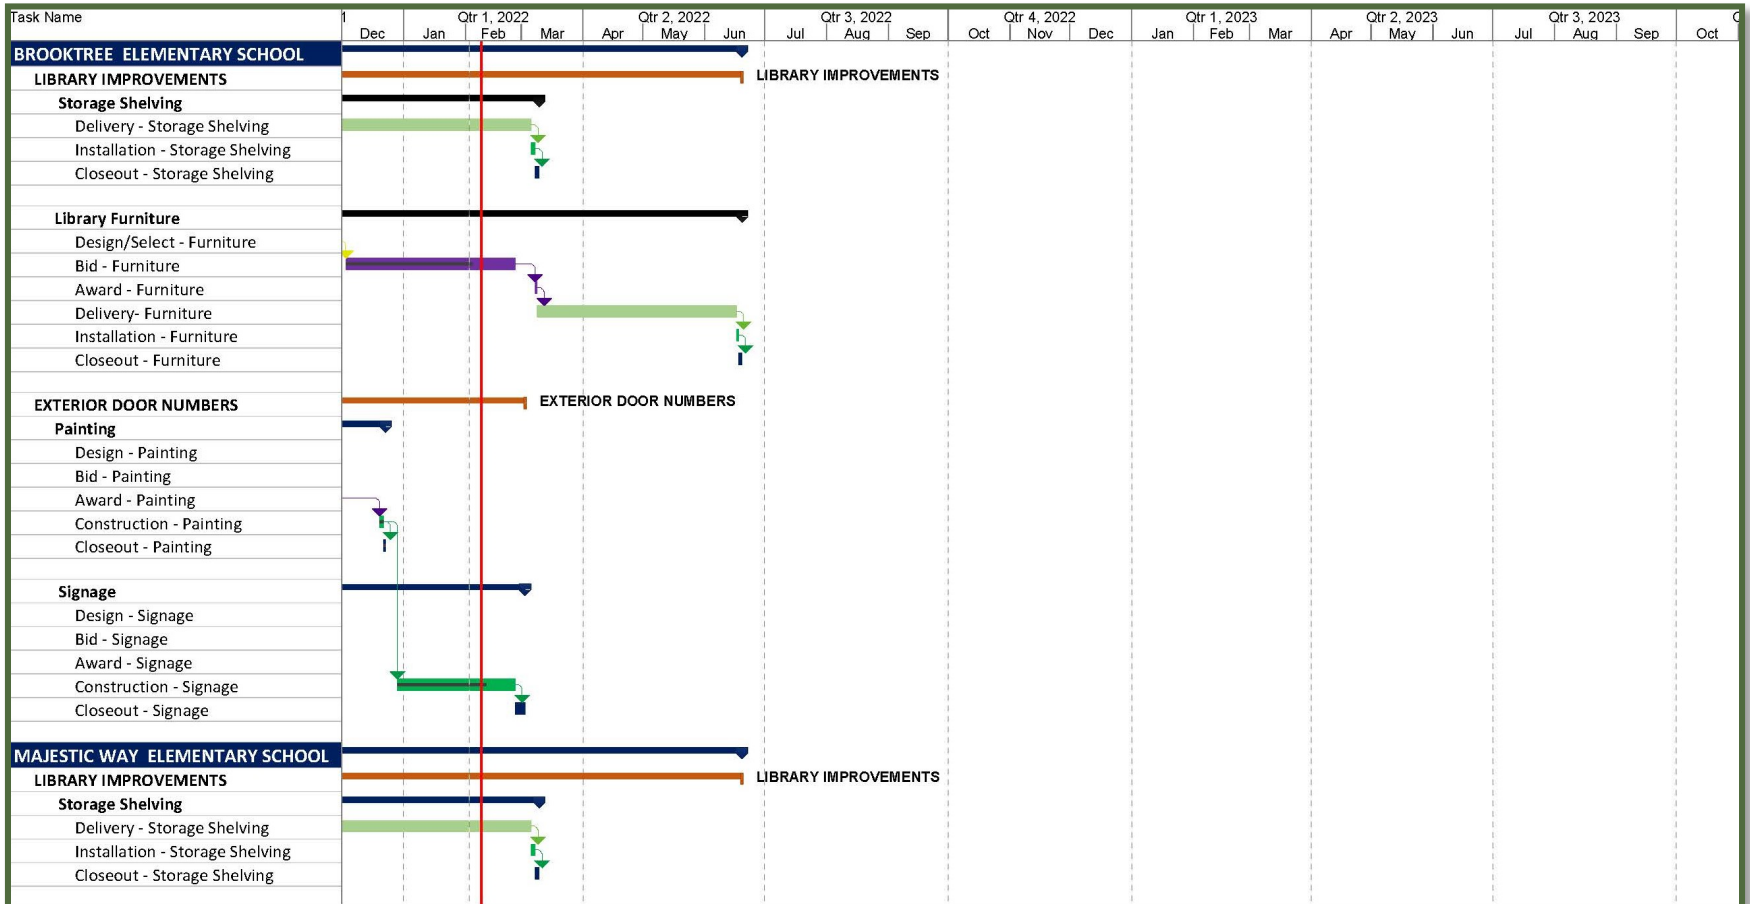

Measure U – Program Schedule